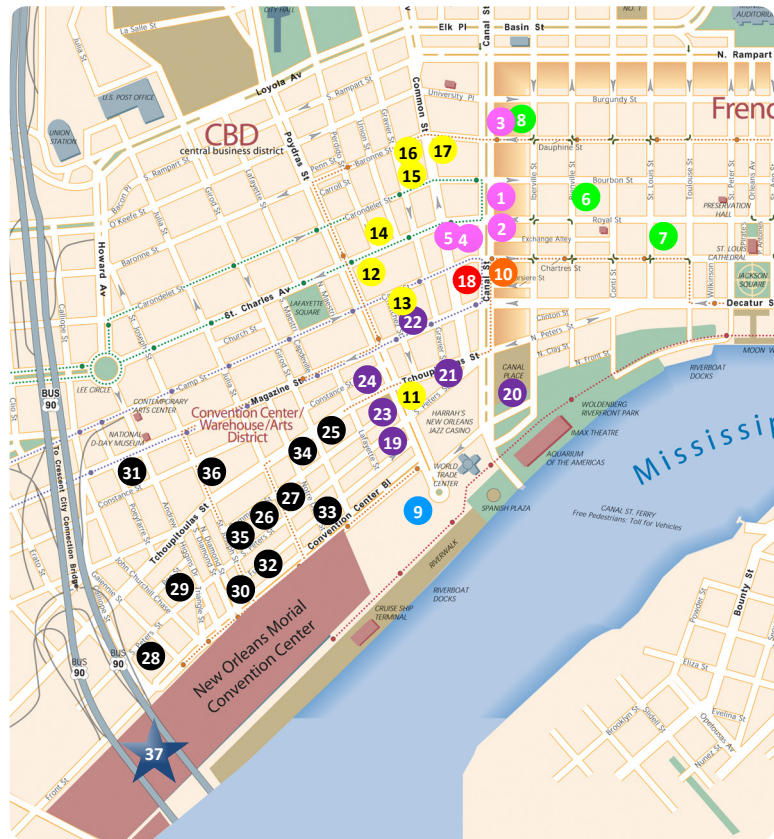

6:30 a.m. - 10:00 a.m. EVERY 8 MINUTES

10:00 a.m. - 12:30 p.m.* EVERY 15 MINUTES

*THE ENDING TIME ABOVE IS THE LAST DEPARTURE FROM THE NEW ORLEANS ERNEST N. MORIAL CONVENTION CENTER TO OFFICIAL HOTELS. THE LAST BUS DEPARTING THE HOTELS GOING TO THE NEW ORLEANS ERNEST N. MORIAL CONVENTION CENTER IS APPROXIMATELY 25 MINUTES PRIOR TO THE END TIME LISTED.

HOTELS & STOP LOCATIONS

ROUTE A | PINK

1. ASTOR CROWNE PLAZA FRENCH QUARTER - CURBSIDE ON CANAL STREET
2. WYNDHAM NEW ORLEANS FRENCH QUARTER - USE ASTOR CROWNE PLAZA STOP ON CANAL STREET
3. THE RITZ-CARLTON, NEW ORLEANS - USE ASTOR CROWNE PLAZA STOP ON CANAL STREET
4. JW MARRIOTT NEW ORLEANS - CURBSIDE ON CANAL STREET
5. COURTYARD BY MARRIOTT NEW ORLEANS DOWNTOWN - USE JW MARRIOTT STOP ON CANAL ST.

ROUTE B | GREEN

6. ROYAL SONESTA NEW ORLEANS - CURBSIDE ON BIENVILLE ST BETWEEN BOURBON ST. AND ROYAL ST.
7. OMNI ROYAL ORLEANS - USE ROYAL SONESTA STOP ON BIENVILLE STREET
8. COURTYARD BY MARRIOTT NEW ORLEANS FRENCH QUARTER/IBERVILLE- CURBSIDE ON DAUPHINE ST.

ROUTE F | RED

18. SHERATON NEW ORLEANS HOTEL - CURBSIDE ON CANAL STREET

ROUTE G | PURPLE

19. HARRAH'S NEW ORLEANS - CURBSIDE ON SOUTH PETERS STREET
20. THE WESTIN NEW ORLEANS - CURBSIDE ON CANAL STREET
21. DOUBLETREE BY HILTON NEW ORLEANS - CURBSIDE ON TCHOUPITOUSAS AT GRAVIER ST.
22. THE ELIZA JANE - USE THE DOUBLE TREE ON TCHOUPITOUSAS AT GRAVIER STREET
23. LOEWS NEW ORLEANS - CURBSIDE ON POYDRAS STREET
24. KIMPTON HOTEL FONTENOT - USE THE LOEWS STOP ON POYDRAS