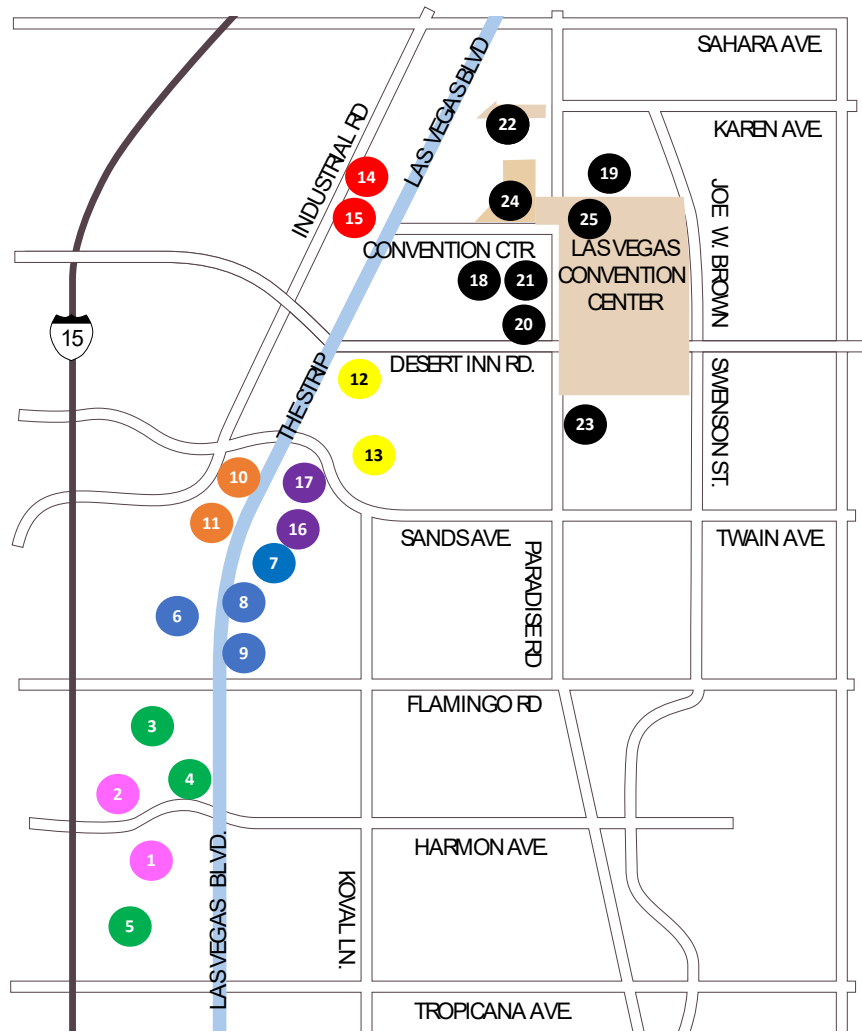

<b>SHRM23 Concert - Shuttle drop/pick up at North Hall</b>	
6:00 p.m. – 11:00 p.m.*	Every 7 Minutes

<b>WEDNESDAY, JUNE 14, 2023</b>	
6:30 a.m. – 10:30 a.m.	Every 7 minutes
10:30 a.m. – 12:30 p.m.*	Every 15 minutes

#### ROUTE A-PINK

1. ARIA - UNDERGROUND TOUR BUS LOBBY
2. VDARA - USE ARIA STOP AT UNDERGROUND TOUR BUS LOBBY

#### ROUTE D-ORANGE

10. TREASURE ISLAND - SIRENS COVE BLVD
11. THE MIRAGE - TOUR BUS STOP AT NORTH VALET

#### ROUTE F-RED

14. RESORTS WORLD HILTON - CURBSIDE ON W RESORTS WORLD DR
15. RESORTS WORLD THE CONRAD - CURBSIDE ON W RESORTS WORLD DR