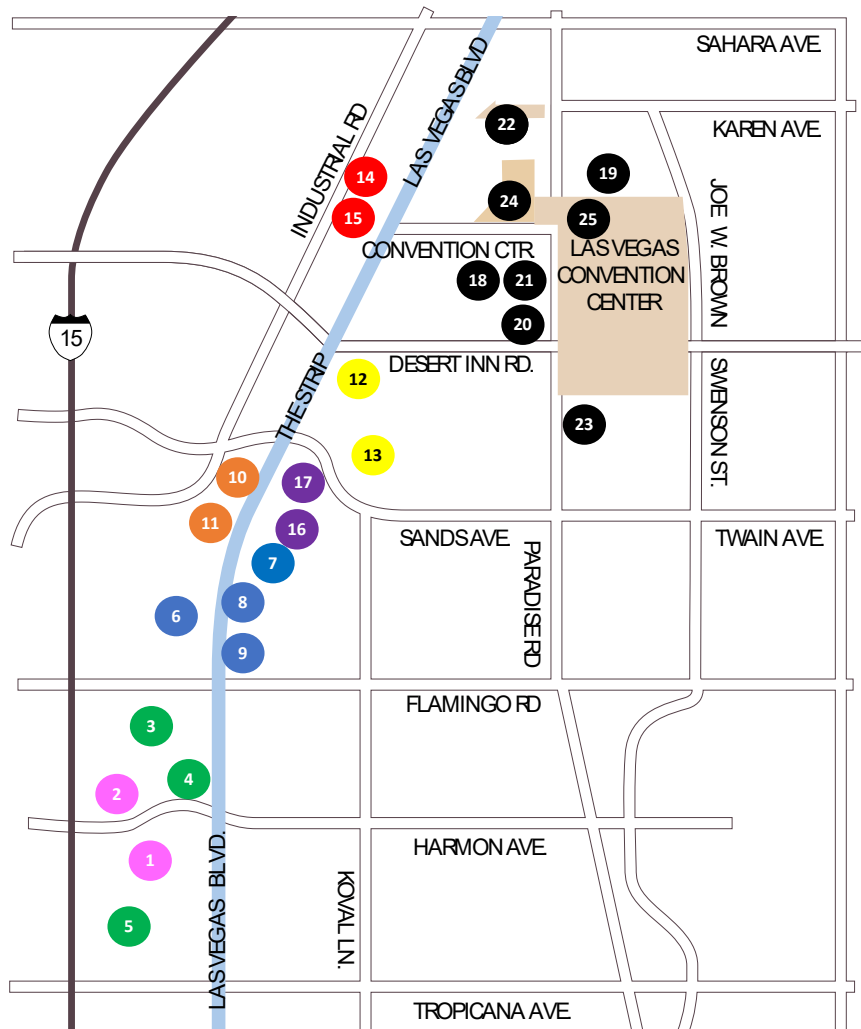

#### ROUTE A-PINK

1. ARIA - UNDERGROUND TOUR BUS LOBBY
2. VDARA - USE ARIA STOP AT UNDERGROUND TOUR BUS LOBBY

#### ROUTE D-ORANGE

10. TREASURE ISLAND - SIRENS COVE BLVD
11. THE MIRAGE - TOUR BUS STOP AT NORTH VALET

#### ROUTE E-YELLOW

12. ENCORE - CURBSIDE, AT ENCORE TOUR BUS ENTRANCE
13. WYNN - USE ENCORE TOUR BUS AREA ENTRANCE

#### ROUTE F-RED

14. RESORTS WORLD HILTON - CURBSIDE ON W RESORTS WORLD DR
15. RESORTS WORLD CONRAD - CURBSIDE ON W RESORTS WORLD DR